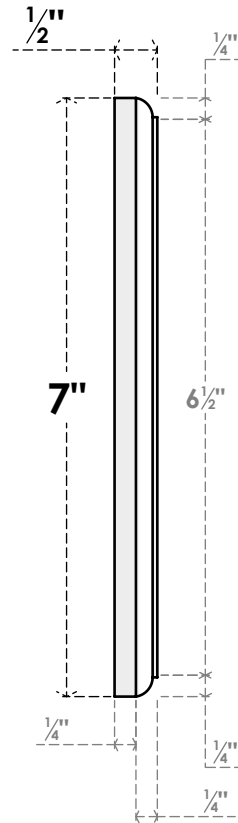

ROSP070X070X050SDG08

7"W X 7"H X 1/2"P STANDARD SEDGWICK STAR ROSETTE WITH ROUNDED EDGE, ARCHITECTURAL GRADE PVC

FRONT

SIDE

EKENA MILLWORK
2300 WEST MAIN ST.
CLARKSVILLE, TX 75426
TOLL FREE: 866-607-0453
WWW.EKENAMILLWORK.COM

NOTES

1. INSTALLATION TO BE COMPLETED IN ACCORDANCE WITH MANUFACTURER'S SPECIFICATIONS.
2. DRAWING MAY NOT BE TO SCALE
3. THIS DRAWING IS INTENDED FOR DESIGN AND PLANNING PURPOSES ONLY.
4. ALL INFORMATION CONTAINED HEREIN WAS CURRENT AT THE TIME OF DEVELOPMENT BUT MUST BE REVIEWED AND APPROVED BY THE PRODUCT MANUFACTURER TO BE CONSIDERED ACCURATE.
5. ARCHITECTURAL GRADE PVC PRODUCTS ARE MADE FROM EXPANDED CELLULAR PVC AND COME NATURALLY WHITE BUT MAY BE PAINTED