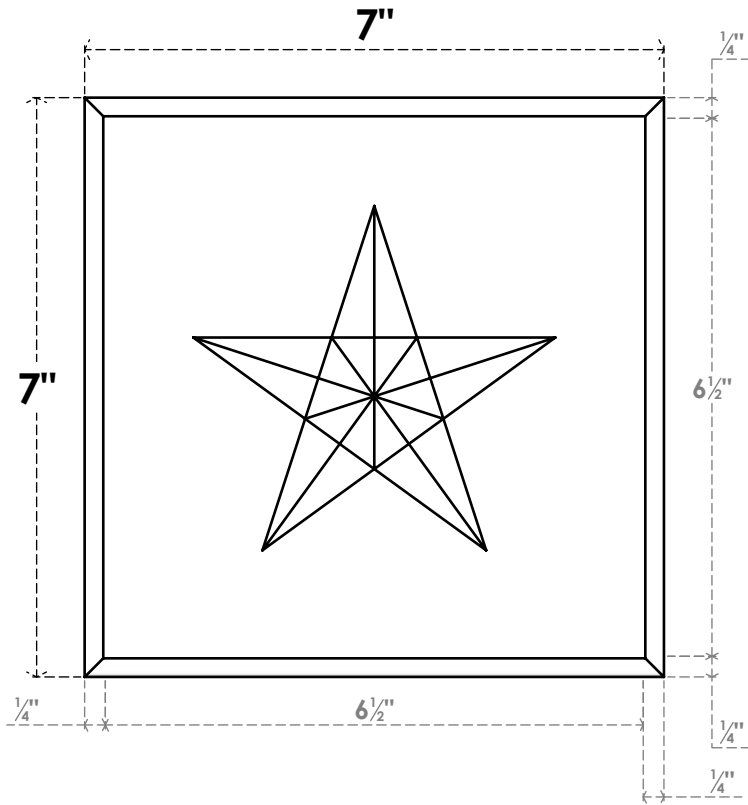

ROSP070X070X050SDG08

7"W X 7"H X 1/2"P STANDARD SEDGWICK STAR ROSETTE WITH ROUNDED EDGE, ARCHITECTURAL GRADE PVC

FRONT

SIDE

EKENA MILLWORK
2300 WEST MAIN ST.
CLARKSVILLE, TX 75426
TOLL FREE: 866-607-0453
WWW.EKENAMILLWORK.COM